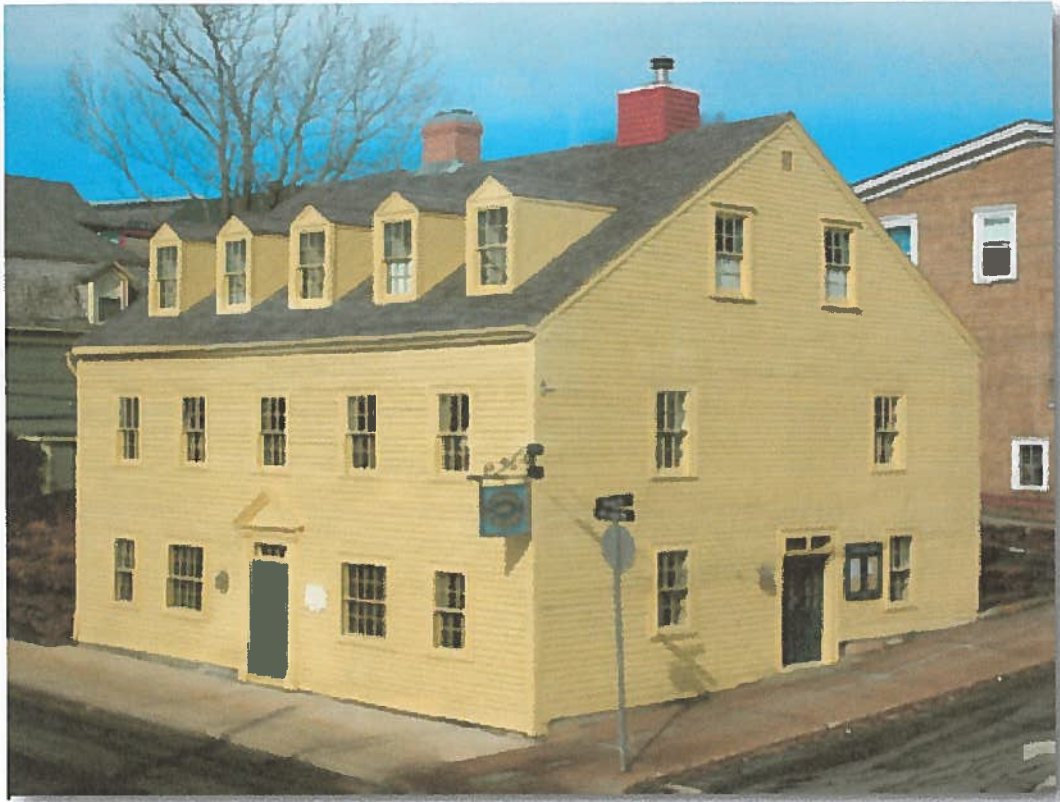

# Lunenburg Art Gallery

March 11<sup>th</sup> – 25<sup>th</sup>, 2015

“Lunenburg County  
Elementary Schools’ Art Exhibition”

*Including:*

“Waldorf and Ecole de la Rive-Sud”

***Opening Reception***

Wednesday, March 11th at 7:00pm